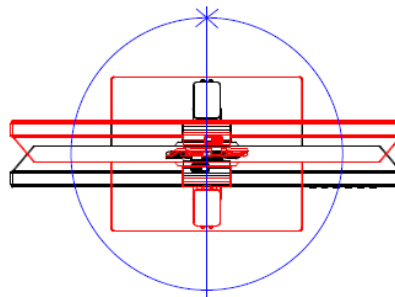

# Dimensions en détail

Webcam/Swivel:  
Clockwise 180°  
Counterclockwise 135°

Swivel: +/-180°

Webcam/Tilt: -10°~10°

\*Unit: mm(inch)